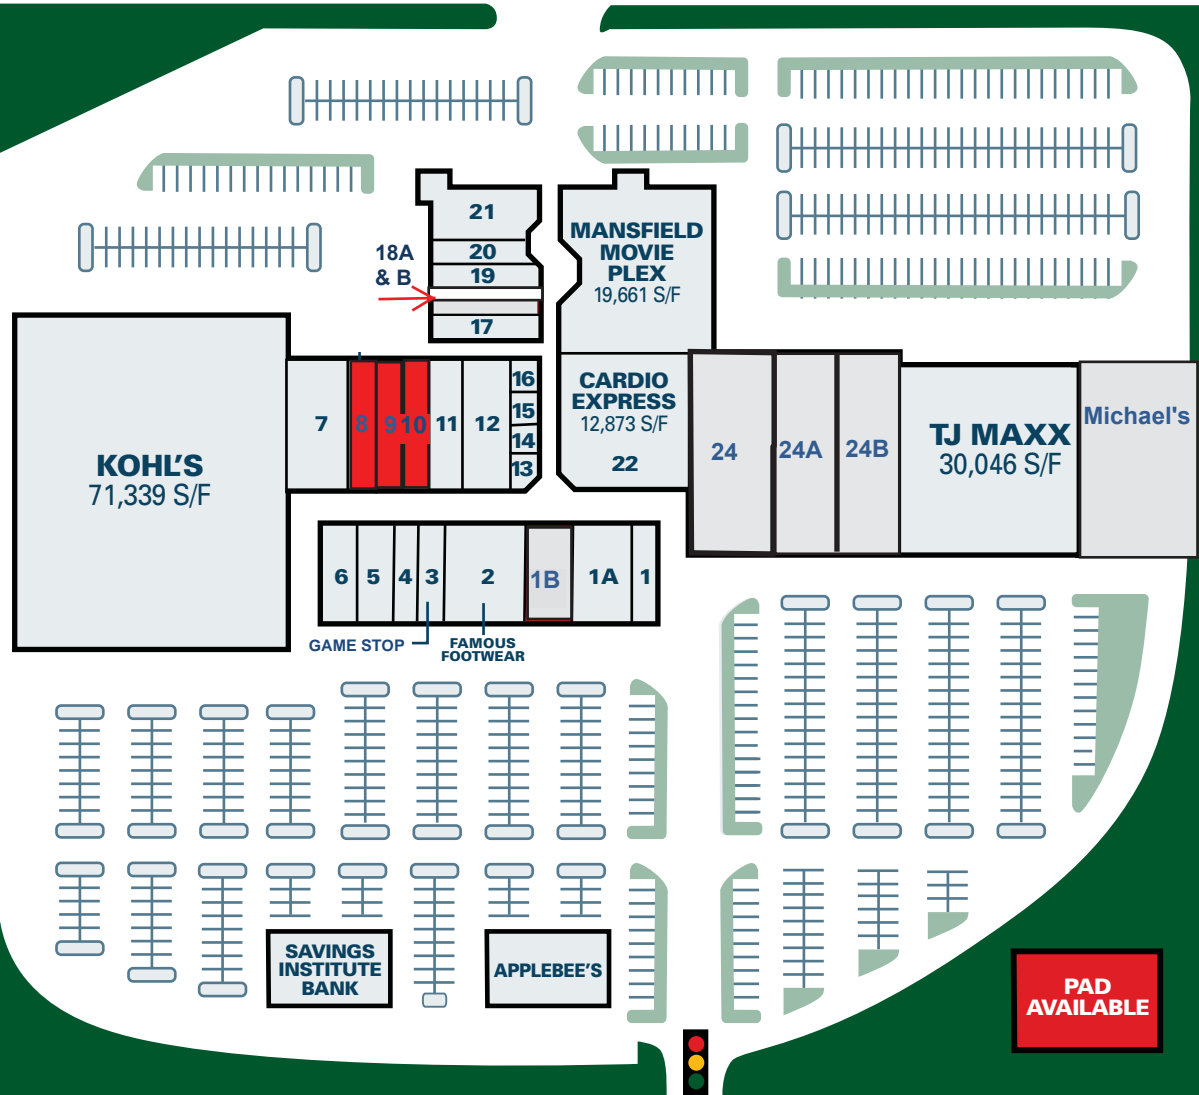

## EAST BROOK MALL

UNIT	TENANT	S/F
1	TD Bank	3,060
1A	Discount Liquor Shop	4,193
1B	Mattress Firm	3,982
2	Famous Footwear	7,020
3	Game Stop	1,620
4	Subway	1,325
5	Payless Shoes	3,600
6	Papa Gino's	3,060
7	Olympia Sports	5,285
8	Available	2,700
9-10	Available	5,328
11	Kay's Hallmark	3,575
12	EbLen's	5,982
13	Claire's	750
14	Beltone	480
15	GNC	1,020
16	BSP Threading&Tailoring	552
17	Cutting Crew	1,400
18A	Armed Forces Career Center	1,600
18B	Smoothie Shop	1,000
19	Smith Keon	1,857
20	AT Nails	1,018
21	Asian Bistro	5,028
22	Cardio Express	12,873
23	Mansfield Movieplex	19,661
24	Questers' Way	15,890
24A	Dress Barn	7,800
24B	Dollar Tree	9,733
25	TJ Maxx	30,046
26	Michaels	14,500
Pad	Available	3,200

# EAST BROOK MALL

## AERIAL VIEW

East Brook Mall attracts shoppers from a 20 mile radius throughout eastern Connecticut. The growth in this corner of the state is unparalleled with expansions at UCONN, the Indian Casinos and an influx of new housing. The trade area population exceeds 180,000 people which does not include an additional 22,000 students from UCONN and Eastern CT University. The tenants of the redeveloped East Brook Mall boast excellent sales volumes.